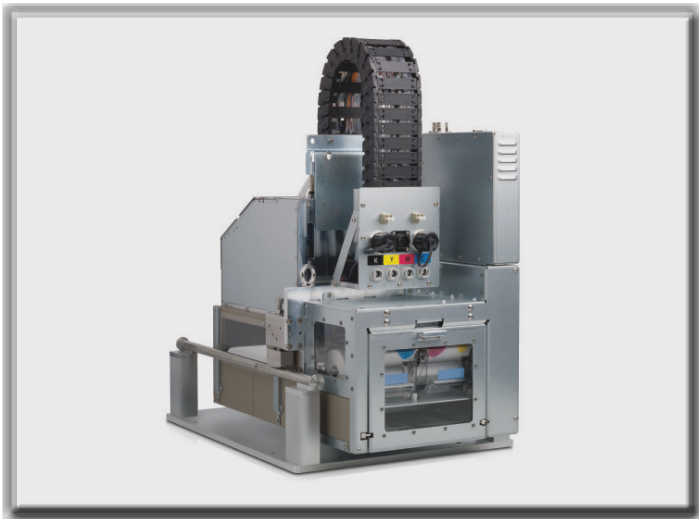

KolorJet

General Specifications

HP Scalable Printing Technology system for process color variable data printing with four easily replaceable printheads.

Printheads

- 4 x 5 die TIJ 4 printheads (one per color)
- 2 columns per printhead @ 5,280 nozzles each
- 10,560 nozzles total per printhead
- 42,240 total nozzles per print module

Print Swath

- 108 mm (4.25")

Resolution

- 600 dpi (600x300 dpi optimized from 300x300 input)

Print Speed

- Up to 2.5 m/sec (500 fpm)