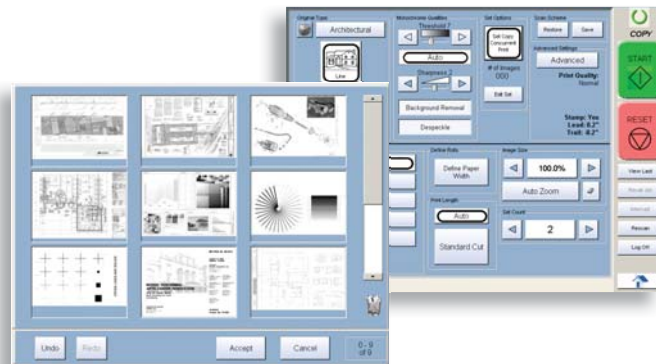

The ultimate in copy, scan and print technology is right at your fingertips.